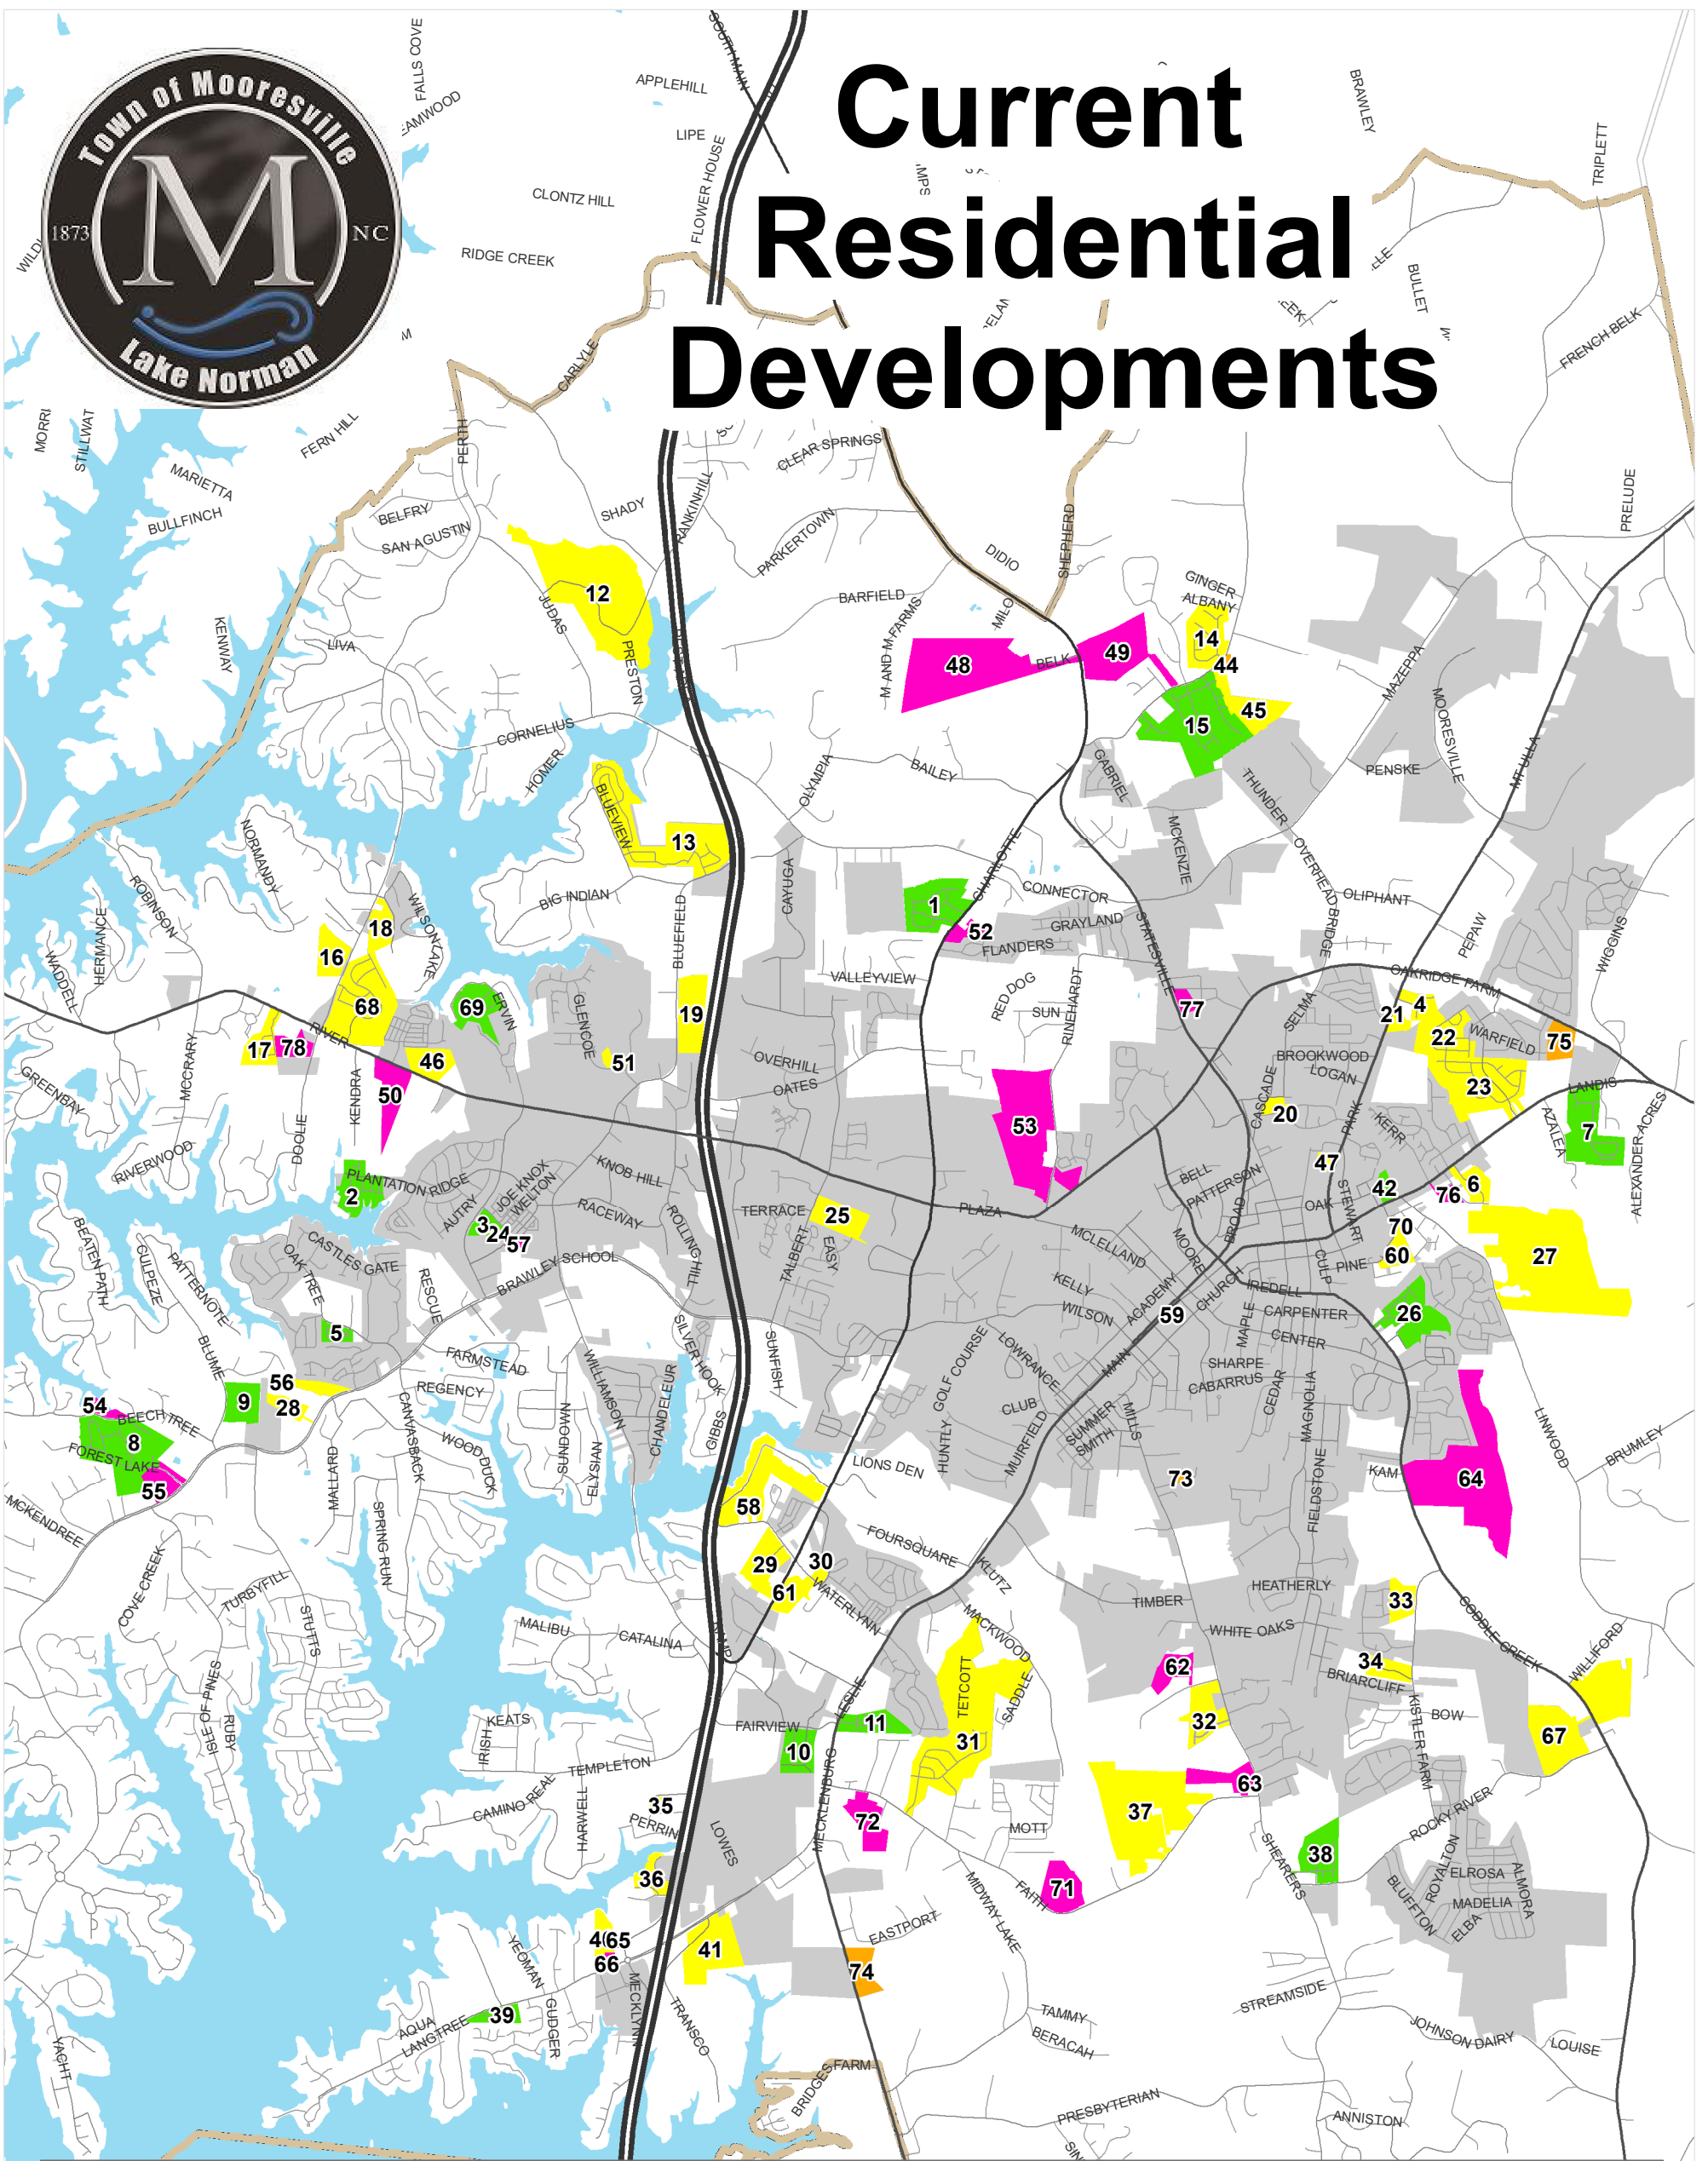

Current Residential Developments

-  Planning Boundary
-  Town Limits
-  Lake Norman

Residential Developments

-  Complete (Jan 2015- March 2020)
-  Approved/ Under Construction
-  Proposed/ No Board Action
-  Proposed/Requires Board Action

0 0.75 1.5 Miles